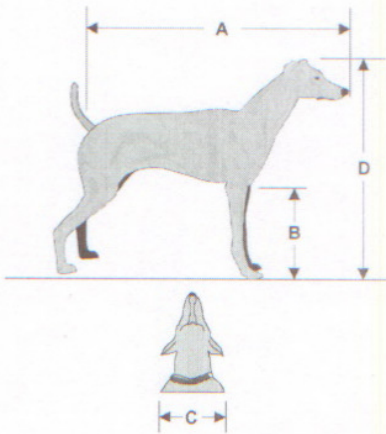

LIVE ANIMAL REGULATIONS

The following information is provided to clarify any questions you may have regarding the LIVE ANIMAL ACCEPTANCE CHECKLIST. It is very important that the live animal you are accepting meets all the criteria on this checklist. For additional information regarding live animal acceptance and handling, refer to the IATA Live Animal Regulations. You can also find this information in 9 CFR, Subchapter A – Animal Welfare or on the Internet at <http://www.aphis.usda.gov/ac>. Since failure to comply with any of these regulations will result in Continental Airlines being fined, we will not make exceptions to these regulations. We will however attempt to assist the customer in correcting any non-compliance items. Customers in the U.S. who have questions regarding these regulations may contact the USDA Voice Response Service at 800-545-USDA (8732) or through the Internet site shown above. The USDA Voice Response Service can also be used to determine individual state regulations.

Kennel Sizing Chart for Dogs and Cats