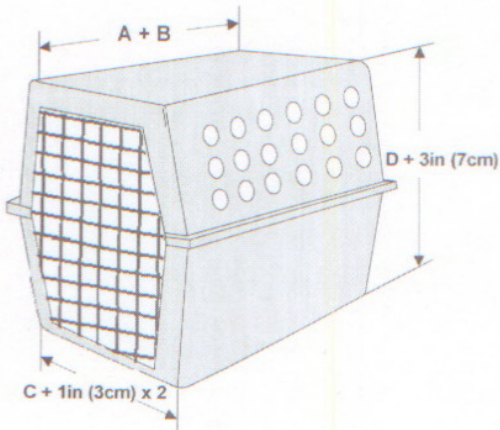

A = Length of animal from nose to root of tail.
B = Height from ground to elbow joint.
C = Width across shoulders.
D = Height of animal in a natural standing position from the top of the head or the ear tip, whichever is higher.

For dogs or cats traveling **international** or short nosed dogs determine the kennel size by:

For all other dogs and cats, use:

For kennels containing 2 dogs or cats, use the size of the largest animal to determine kennel size. The length and height are determined the same as for a single animal and multiply $C + 1\text{in (3cm)} \times 3$ or $C \times 3$ respectively to determine the width.

See the diagrams below:

International Dogs and Cats or Short Nosed Dogs